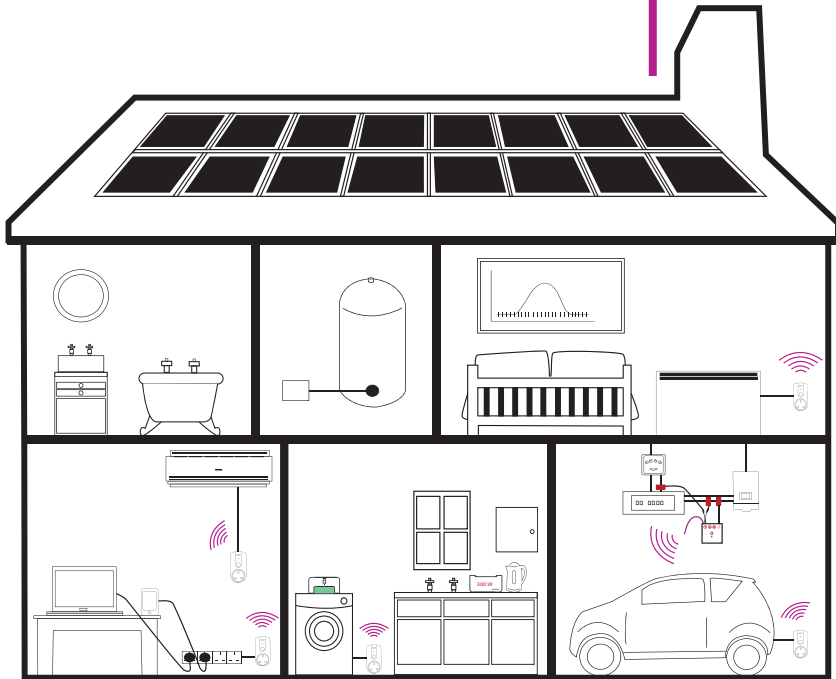

Optiplug, the intelligent socket

Optiplug uses Wattson sensors to constantly measure the power being generated by Solar PV and in use in the home. This information is transmitted over RF to the clever Optiplug system.

Optiplug can be used with any device using electricity that doesn't need to be switched on manually (unlike most washing machines) and doesn't mind being turned off at random.

There is a manual override button which allows the appliance to be powered manually.

Its built-in intelligence minimises the amount of switching that takes place when two or more Optiplugs are in use.

AC Power (50/60 Hz)	110V - 230V
Working Temperature (°C)	-10 to 50
Radio Frequency	433 MHz
Max. Current	13 amps
Standby Power Consumption	<0.5 watts
Packaged Weight	157 g
Dimensions (cm)	L:12 W:6 D:8
Certifications	BS 1363-2 CE

CONTACT INFO

ENERGENO LTD
70-74 CITY ROAD | LONDON | EC1Y 2BJ
WWW.WATTSONSOLAR.COM
SALES@ENERGENO.COM
+44 (0) 203 286 0138

Energeno's new range of home automation products utilises the surplus electricity produced by your Solar PV system, whether or not you are at home, so you can run your appliances for free rather than paying for expensive electricity from your supplier.

Optimmersion, the intelligent proportional controller that can be added to any solar power installation and immersion heating system. Whenever surplus electricity is available, it is diverted to heat your water.

Wattson Solar Plus, shows how much of your generated electricity you are using and how much power you could be using for free on other products in the home.